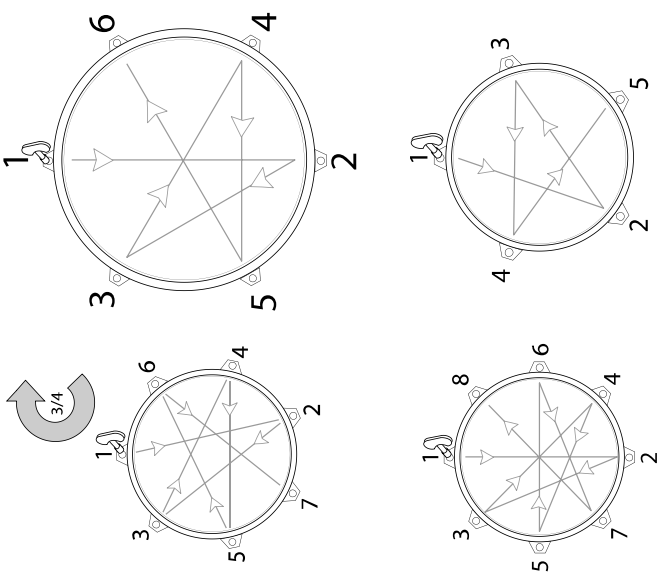

# Guide to.... Set up your new Full Sized Drum Kit

1

x 1

x 2

14"

12"

13"

16"

22"

2

X 5

4

3

5

6

7